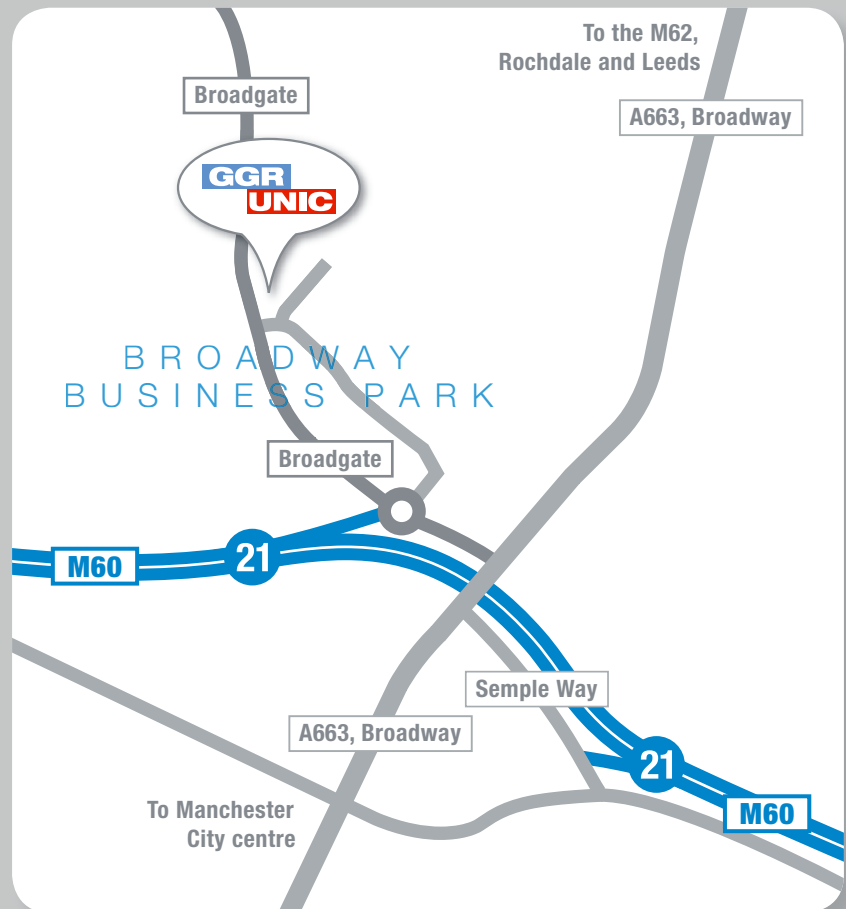

### From The M60 - Travelling North

- Leave the M60 at junction 21 in the direction of CHADDERTON, A663, ROCHDALE, A627(M) and join Semple Way. Turn right at the first set of traffic lights. Keep to the left lane.
- At the next set of traffic lights cross the motorway bridge, to your right - keeping to the left hand lane. Leave Broadway (A663) at the next set of lights and turn left into Broadgate. Stay on for 0.15 miles.
- At the small roundabout follow the road straight ahead into Broadgate/Oldham Broadway Business Park.
- Stay on Broadgate/Oldham Broadway Business Park for 0.3 miles.
- GGR-UNIC is situated on your right. Turn right onto Gateway Crescent (unmarked) and immediately left onto The Causeway. Turn left into our car park.

### From The M60 - Travelling South

- Leave the M60 at junction 21 in the direction of CHADDERTON, A663, MANCHESTER CITY CENTRE. Stay on for 0.25 miles.
- At the end of the slip road, enter the roundabout and leave at the first exit onto Broadgate/Oldham Broadway Business Park.
- Stay on Broadgate/Oldham Broadway Business Park for 0.3 miles.
- GGR-UNIC is situated on your right. Turn right onto Gateway Crescent (unmarked) and immediately left onto The Causeway. Turn left into our car park.